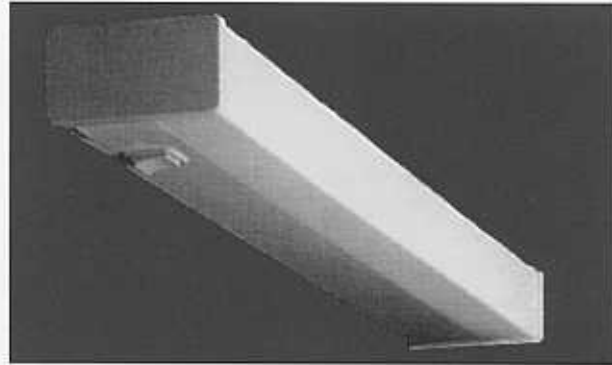

Interior task lighting

IP 44

Accommodation

GSB

GSB

Technical Specification

Applications: Bathrooms, mirror, desk, bed-head.

Execution: According to rules of relevant classification societies, UL595 and CSA approved.

Materials: Main body of galvanized steel plate with spring loaded endcaps and stove enamelled white epoxy powder finish. Luminaires, are available with on/off switch (S), receptacle (U), and isolation transformer (I).

Diffuser: 3mm Opal acrylic diffuser.

Mounting: Direct to ceiling or wall.

Cable Entry: One grommet, diameter 20.5 mm/0.81 in, at the back, and one knockout, diameter 19mm/0.75 in, on the side.

Wiring: Available with low (L) power factor ballast. Flexible heat resistant wiring.